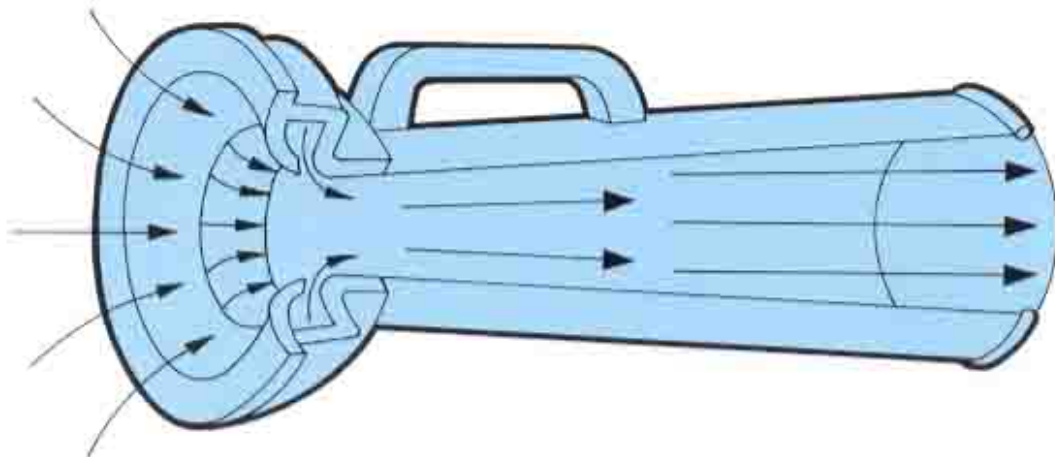

噴流式空氣輸送器 JETFLOW AIR MOVER

MX-3L

防爆通風
VENTILATION OF
EXPLOSION PROOF

強勁輕便
POWERFUL
(LIGHTWEIGHT)

堅固耐用
DURABLE

MX-3S

功能特性

1. 出風口最高風速可達每秒40米，重量輕又耐用，不易生鏽。
2. 採用鋁合金噴氣座及不銹鋼風管。
3. 具有防爆之功能，可安心使用，在有易燃氣體及易塵埃之場所，本機無馬達、扇葉、電器開關引爆之顧慮。
4. 操作簡單，無故障，風量可隨意調整。

FEATURES

1. MAXIMUM CAPACITY OUTPUT SUCTION REACHS: 40M/SEC. DURABLE, LIGHT WEIGHT AND RUST FREE DESIGNS.
2. ALUM ALLOY NOZZLE BASE AND STAINLESS DUCT.
3. EXPLOSION PROOF DEVICE THAT YOU CAN RELY ON. THERE IS NO RISK OF EXPLOSIONS AND INFLAMMABLE FUME ON MOTOR, BLADES OR ELECTRIC SWITCH IN THE EXPLOSIVE FIELDS.
4. EASY OPERATION. DEFECTIVE FREE AND ADJUSTABLE AIR FLOW.